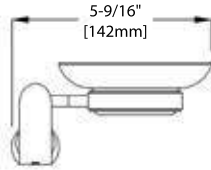

BLOSSOM
luxury made simple

INSTALLATION MANUAL

Bathroom Accessories

100 Series

BA02 101

ROBE HOOK

FRONT VIEW

SIDE VIEW

TOP VIEW

BA02 102

SOAP HOLDER

FRONT VIEW

SIDE VIEW

TOP VIEW

BA02 103

TOOTHBRUSH HOLDER

FRONT VIEW

SIDE VIEW

TOP VIEW

BA02 104

TOWEL RING

FRONT VIEW

SIDE VIEW

TOP VIEW