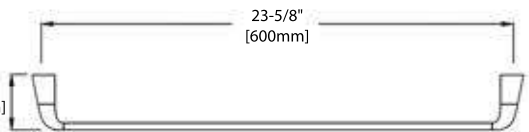

BA02 105

TISSUE HOLDER

FRONT VIEW

SIDE VIEW

TOP VIEW

BA02 106

24" TOWEL BAR

FRONT VIEW

SIDE VIEW

TOP VIEW

BA02 108

TOILET BRUSH HOLDER

FRONT VIEW

SIDE VIEW

TOP VIEW

BA02 109