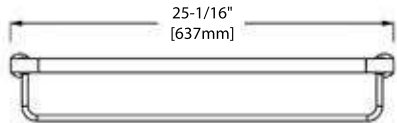

BA02 108

TOP VIEW

BA02 109

FRONT VIEW