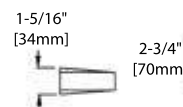

FRONT VIEW

SIDE VIEW

TOP VIEW

BA02 104

TOWEL RING

FRONT VIEW

SIDE VIEW

TOP VIEW

BA02 105

TISSUE HOLDER

FRONT VIEW

SIDE VIEW

TOP VIEW

BA02 106

24" TOWEL BAR

FRONT VIEW

SIDE VIEW

TOP VIEW

BA02 108

TOILET BRUSH HOLDER

FRONT VIEW

SIDE VIEW

TOP VIEW

BA02 109