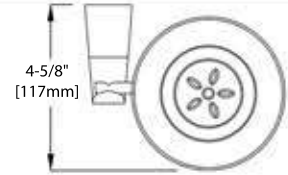

BLOSSOM
luxury made simple

INSTALLATION MANUAL

Bathroom Accessories

100 Series

BA02 101

ROBE HOOK

FRONT VIEW

SIDE VIEW

TOP VIEW

BA02 102

SOAP HOLDER

FRONT VIEW

SIDE VIEW

TOP VIEW

BA02 103

TOOTHBRUSH HOLDER