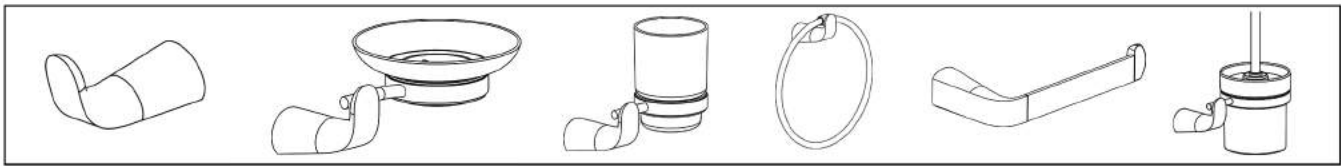

TOWEL RACK

FRONT VIEW

SIDE VIEW

TOP VIEW

REQUIRED TOOLS

INSTRUCTIONS FOR CLEANING

Care Instructions:

To maintain and protect the fine luster of all bath accessories, clean with a soft, damp cloth only. DO NOT USE scrub pads, detergents or cleaners as they may harm the protective finish of your accessoires.

⚠ WARNING!

This item is not designed for use as a grab bar. Do not install where the product might be used as a grab bar.

⚠ WARNING!

Use caution when drilling into walls to avoid drilling into electrical and plumbing lines hidden within wall.