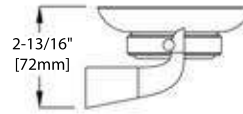

BLOSSOM
luxury made simple

INSTALLATION MANUAL

Bathroom Accessories

100 Series

BA02 101

ROBE HOOK

FRONT VIEW

SIDE VIEW

TOP VIEW

BA02 102

SOAP HOLDER

FRONT VIEW

SIDE VIEW

TOP VIEW

BA02 103

TOOTHBRUSH HOLDER