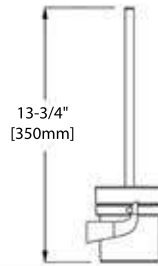

BA02 105

TISSUE HOLDER

FRONT VIEW

SIDE VIEW

TOP VIEW

BA02 106

24" TOWEL BAR

FRONT VIEW

SIDE VIEW

TOP VIEW

BA02 108

TOILET BRUSH HOLDER

FRONT VIEW

SIDE VIEW

TOP VIEW

BA02 109