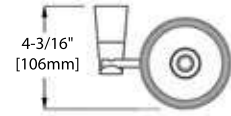

SIDE VIEW

TOP VIEW

BA02 108

TOILET BRUSH HOLDER

FRONT VIEW

SIDE VIEW

TOP VIEW

BA02 109