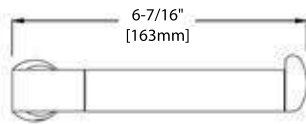

FRONT VIEW

SIDE VIEW

TOP VIEW

BA02 104

TOWEL RING

FRONT VIEW

SIDE VIEW

TOP VIEW

BA02 105

TISSUE HOLDER

FRONT VIEW

SIDE VIEW

TOP VIEW

BA02 106

24" TOWEL BAR

FRONT VIEW