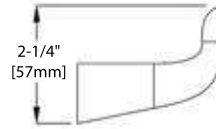

BLOSSOM
luxury made simple

INSTALLATION MANUAL

Bathroom Accessories

100 Series

BA02 101

ROBE HOOK

FRONT VIEW

SIDE VIEW

TOP VIEW

BA02 102

SOAP HOLDER

FRONT VIEW

SIDE VIEW

TOP VIEW

BA02 103

TOOTHBRUSH HOLDER