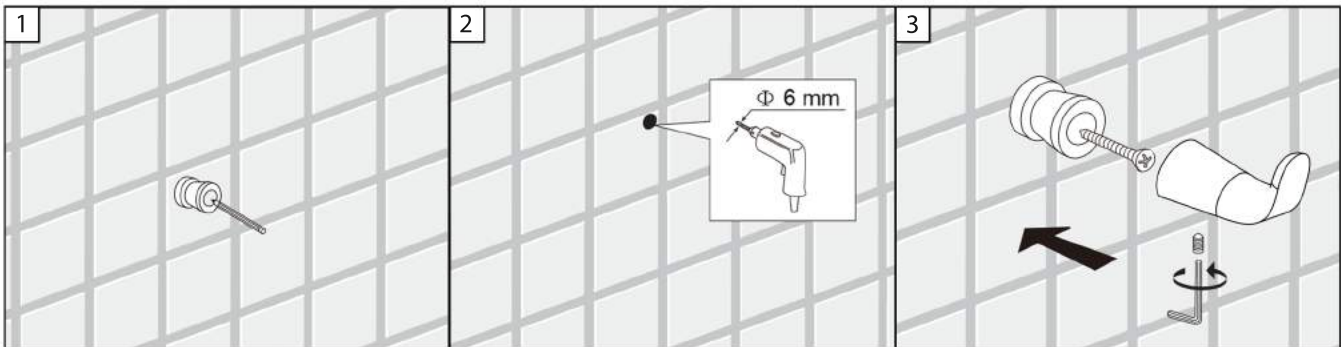

SIDE VIEW

TOP VIEW

BA02 108

TOILET BRUSH HOLDER

FRONT VIEW

SIDE VIEW

TOP VIEW

BA02 109

TOWEL RACK

FRONT VIEW

SIDE VIEW

TOP VIEW

REQUIRED TOOLS

INSTRUCTIONS FOR CLEANING

Care Instructions:

To maintain and protect the fine luster of all bath accessories, clean with a soft, damp cloth only. DO NOT USE scrub pads, detergents or cleaners as they may harm the protective finish of your accessoires.

⚠ WARNING!

This item is not designed for use as a grab bar. Do not install where the product might be used as a grab bar.

⚠ WARNING!

Use caution when drilling into walls to avoid drilling into electrical and plumbing lines hidden within wall.