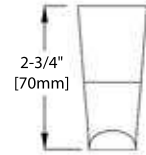

BA02 101

TOP VIEW