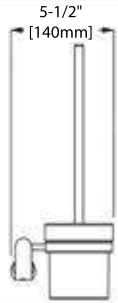

TOP VIEW

BA02 102

SOAP HOLDER

FRONT VIEW

SIDE VIEW

TOP VIEW

BA02 103

TOOTHBRUSH HOLDER

FRONT VIEW

SIDE VIEW

TOP VIEW

BA02 104

TOWEL RING

FRONT VIEW

SIDE VIEW

TOP VIEW

BA02 105

TISSUE HOLDER

FRONT VIEW

SIDE VIEW

TOP VIEW

BA02 106

24" TOWEL BAR

FRONT VIEW

SIDE VIEW

TOP VIEW

BA02 108

TOILET BRUSH HOLDER

FRONT VIEW

SIDE VIEW

TOP VIEW

BA02 109