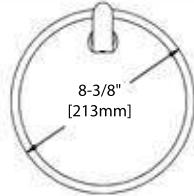

TOP VIEW

BA02 102

SOAP HOLDER

FRONT VIEW

SIDE VIEW

TOP VIEW

BA02 103

TOOTHBRUSH HOLDER

FRONT VIEW

SIDE VIEW

TOP VIEW

BA02 104

TOWEL RING

FRONT VIEW

SIDE VIEW

TOP VIEW

BA02 105

TISSUE HOLDER

FRONT VIEW

SIDE VIEW

TOP VIEW

BA02 106

24" TOWEL BAR

FRONT VIEW