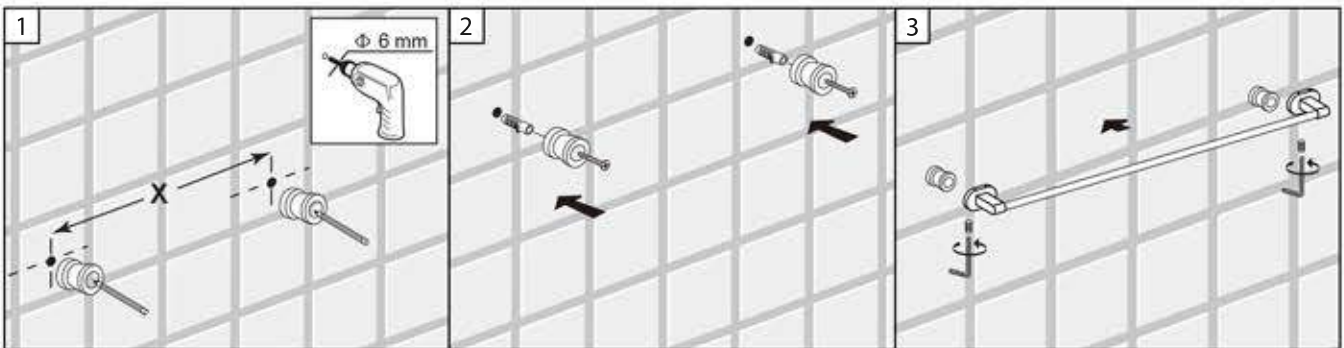

REQUIRED TOOLS

INSTRUCTIONS FOR CLEANING

Care Instructions:

To maintain and protect the fine luster of all bath accessories, clean with a soft, damp cloth only. **DO NOT USE** scrub pads, detergents or cleaners as they may harm the protective finish of your accessoires.

⚠ WARNING!

This item is not designed for use as a grab bar. Do not install where the product might be used as a grab bar.

⚠ WARNING!

Use caution when drilling into walls to avoid drilling into electrical and plumbing lines hidden within wall.

Warranty:

Warranted to be free from manufacturing defects for a period of (1) year from date of purchase. Please keep in mind this is only for kitchen and bath accessories.