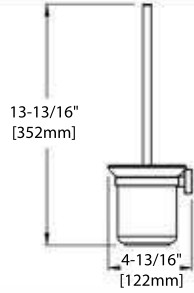

BA02 305

TISSUE HOLDER

FRONT VIEW

SIDE VIEW

TOP VIEW

BA02 306

24" TOWEL BAR

FRONT VIEW

SIDE VIEW

TOP VIEW

BA02 307

GLASS SHELF

FRONT VIEW

SIDE VIEW

TOP VIEW

BA02 308