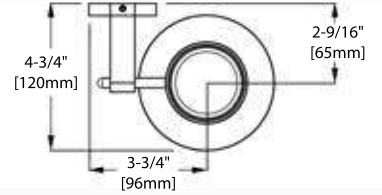

TOP VIEW

BA02 302

SOAP HOLDER

FRONT VIEW

SIDE VIEW

TOP VIEW

BA02 303

TOOTHBRUSH HOLDER