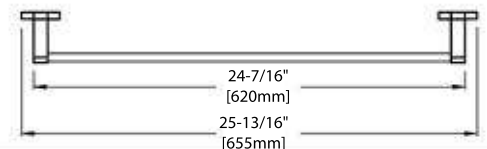

BA02 305

TISSUE HOLDER

FRONT VIEW

SIDE VIEW

TOP VIEW

BA02 306

24" TOWEL BAR

FRONT VIEW

SIDE VIEW

TOP VIEW

BA02 307

GLASS SHELF

FRONT VIEW

SIDE VIEW

TOP VIEW

BA02 308