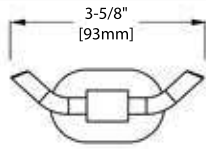

BLOSSOM
luxury made simple

INSTALLATION MANUAL

Bathroom Accessories

300 Series

BA02 301

ROBE HOOK

FRONT VIEW

SIDE VIEW

TOP VIEW

BA02 302

SOAP HOLDER

FRONT VIEW

SIDE VIEW

TOP VIEW

BA02 303

TOOTHBRUSH HOLDER