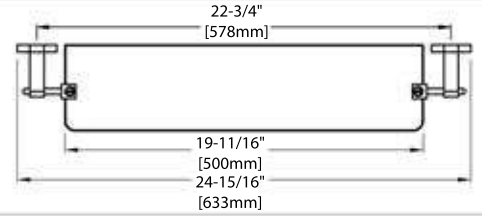

BA02 307

GLASS SHELF

TOP VIEW