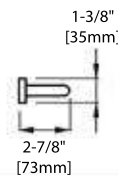

FRONT VIEW

SIDE VIEW

TOP VIEW

BA02 304

TOWEL RING

FRONT VIEW

SIDE VIEW

TOP VIEW

BA02 305

TISSUE HOLDER

FRONT VIEW

SIDE VIEW

TOP VIEW

BA02 306

24" TOWEL BAR

FRONT VIEW

SIDE VIEW

TOP VIEW

BA02 307

GLASS SHELF

FRONT VIEW

SIDE VIEW

TOP VIEW

BA02 308