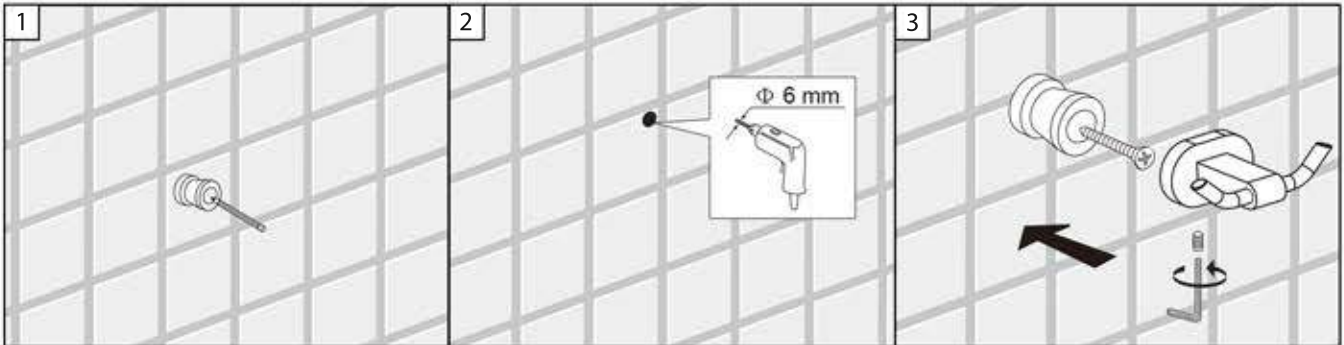

REQUIRED TOOLS

INSTRUCTIONS FOR CLEANING

Care Instructions:

To maintain and protect the fine luster of all bath accessories, clean with a soft, damp cloth only. **DO NOT USE** scrub pads, detergents or cleaners as they may harm the protective finish of your accessoires.

⚠ WARNING!

This item is not designed for use as a grab bar. Do not install where the product might be used as a grab bar.

⚠ WARNING!

Use caution when drilling into walls to avoid drilling into electrical and plumbing lines hidden within wall.

Warranty:

Warranted to be free from manufacturing defects for a period of (1) year from date of purchase. Please keep in mind this is only for kitchen and bath accessories.