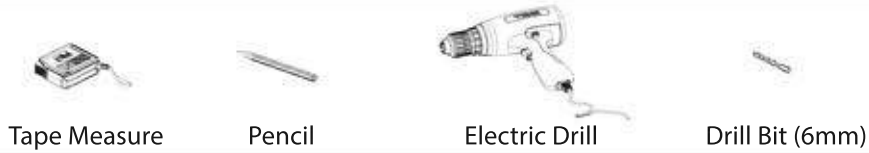

REQUIRED TOOLS

INSTRUCTIONS FOR CLEANING

Care Instructions:

To maintain and protect the fine luster of all bath accessories, clean with a soft, damp cloth only. **DO NOT USE** scrub pads, detergents or cleaners as they may harm the protective finish of your accessoires.

⚠ WARNING!

This item is not designed for use as a grab bar. Do not install where the product might be used as a grab bar.

⚠ WARNING!

Use caution when drilling into walls to avoid drilling into electrical and plumbing lines hidden within wall.

Warranty:

Warranted to be free from manufacturing defects for a period of (1) year from date of purchase. Please keep in mind this is only for kitchen and bath accessories.