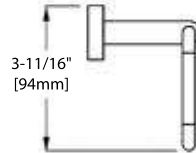

FRONT VIEW

SIDE VIEW

TOP VIEW

BA02 304

TOWEL RING

FRONT VIEW

SIDE VIEW

TOP VIEW

BA02 305

TISSUE HOLDER

FRONT VIEW

SIDE VIEW

TOP VIEW

BA02 306

24" TOWEL BAR

FRONT VIEW