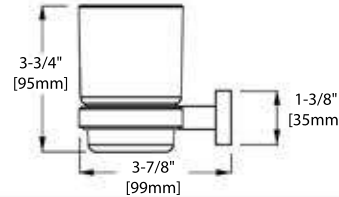

TOP VIEW

BA02 302

SOAP HOLDER

FRONT VIEW

SIDE VIEW

TOP VIEW

BA02 303

TOOTHBRUSH HOLDER