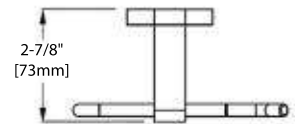

FRONT VIEW

SIDE VIEW

TOP VIEW

BA02 304

TOWEL RING

FRONT VIEW

SIDE VIEW

TOP VIEW

BA02 305

TISSUE HOLDER

FRONT VIEW

SIDE VIEW

TOP VIEW

BA02 306

24" TOWEL BAR

FRONT VIEW