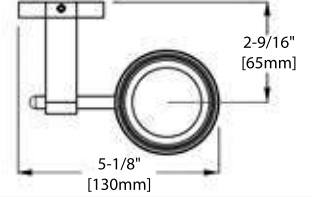

TOP VIEW

BA02 302

SOAP HOLDER

FRONT VIEW

SIDE VIEW

TOP VIEW

BA02 303

TOOTHBRUSH HOLDER

FRONT VIEW

SIDE VIEW

TOP VIEW

BA02 304

TOWEL RING

FRONT VIEW

SIDE VIEW

TOP VIEW