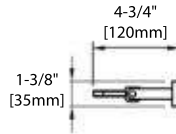

BA02 307

GLASS SHELF

SIDE VIEW