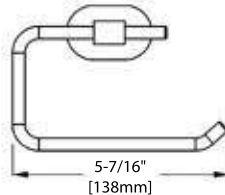

FRONT VIEW

SIDE VIEW

TOP VIEW

BA02 304

TOWEL RING

FRONT VIEW

SIDE VIEW

TOP VIEW

BA02 305

TISSUE HOLDER

FRONT VIEW

SIDE VIEW

TOP VIEW

BA02 306

24" TOWEL BAR

FRONT VIEW