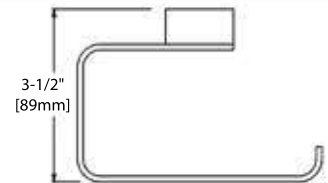

FRONT VIEW

SIDE VIEW

TOP VIEW

BA02 604

TOWEL BAR

FRONT VIEW

SIDE VIEW

TOP VIEW

BA02 605

TISSUE HOLDER

FRONT VIEW

SIDE VIEW

TOP VIEW

BA02 606

24" TOWEL BAR

FRONT VIEW