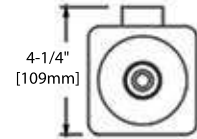

SIDE VIEW

TOP VIEW

GLASS SHELF

FRONT VIEW

SIDE VIEW

TOP VIEW

BA02 608

TOILET BRUSH HOLDER