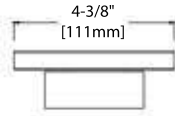

BA02 602

FRONT VIEW