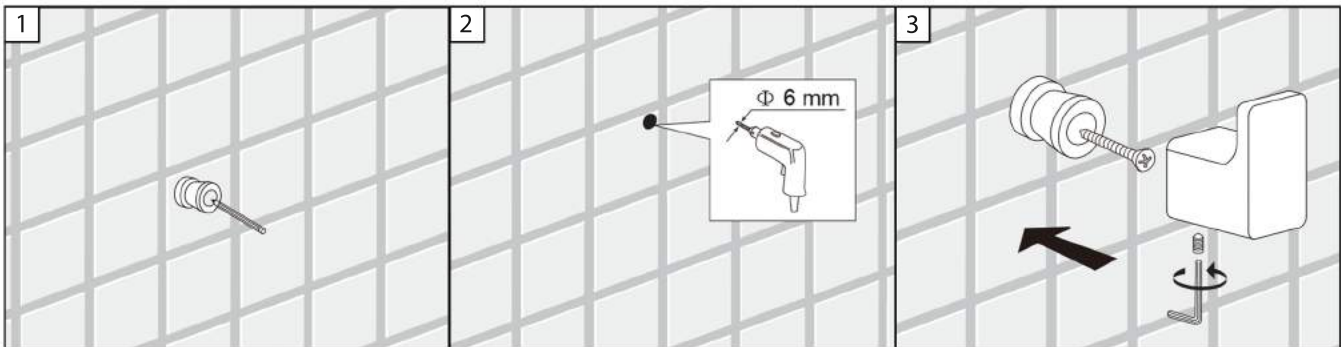

REQUIRED TOOLS

Tape Measure

Pencil

Electric Drill

Drill Bit (6mm)

INSTRUCTIONS FOR CLEANING

Care Instructions:

To maintain and protect the fine luster of all bath accessories, clean with a soft, damp cloth only. DO NOT USE scrub pads, detergents or cleaners as they may harm the protective finish of your accessoires.

⚠ WARNING!

This item is not designed for use as a grab bar. Do not install where the product might be used as a grab bar.

⚠ WARNING!

Use caution when drilling into walls to avoid drilling into electrical and plumbing lines hidden within wall.