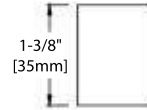

BA02 601

TOP VIEW