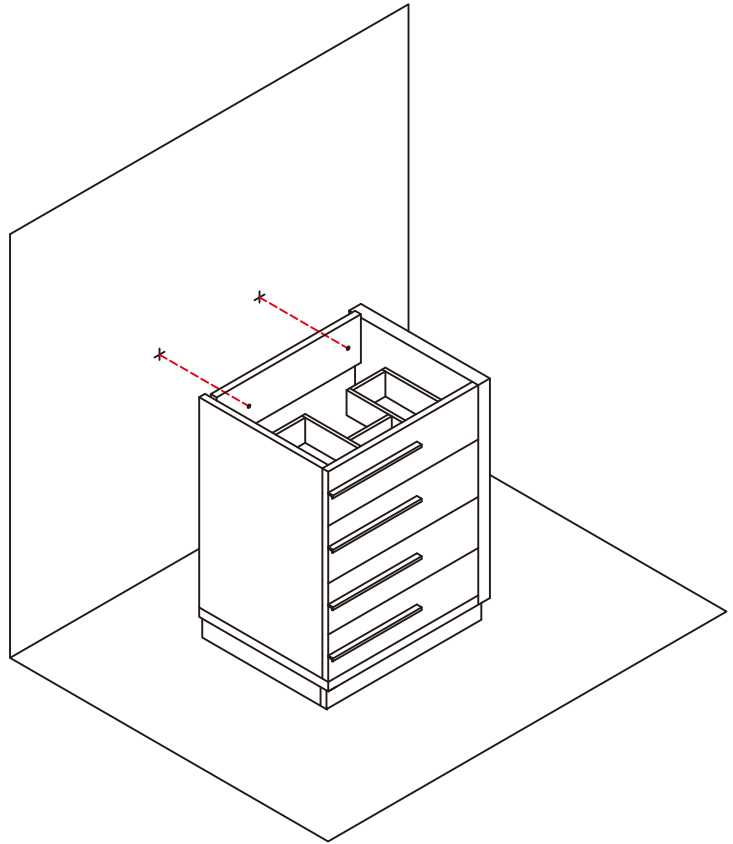

STEP 1

Mark the pre-drilled holes with a pencil or marker after positioning the vanity.