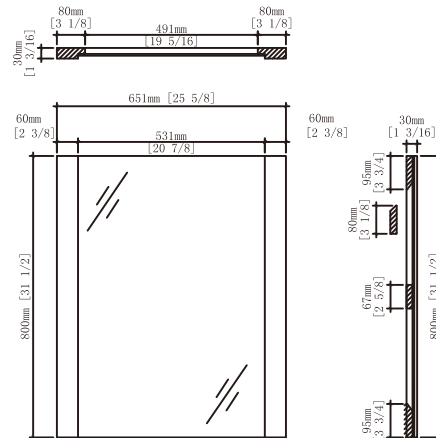

## Package Dimension

**24"** 26 3/8" x 21 21/32" x 33 5/64"

**30"** 32 9/32" x 21 21/32" x 33 5/64"

## Package Dimension

**24"** 24-39/64" x 4-9/64" x 34-29/64"

**30"** 28-37/64" x 4-9/64" x 34-29/64"

## Gross Weight

**24"** 20 LBS

**30"** 23 LBS

**24"**

21-5/8" X 1-3/16" X 31-1/2 "

**30"**

25-5/8" X 1-3/16" X 31-1/2 "

Hardware				Tools (not includes)	
No.		Draw	Qty		
A	Green rubber plug		4pcs		
B	Screw		4pcs		

## STEP 1

1. Measure the wall-hung board and mark down the holes on the wall.
2. Drill the holes with suitable drill-bits base on different condition of the wall.
3. Use a hammer to knock the green expansion rubber plug into the hole.