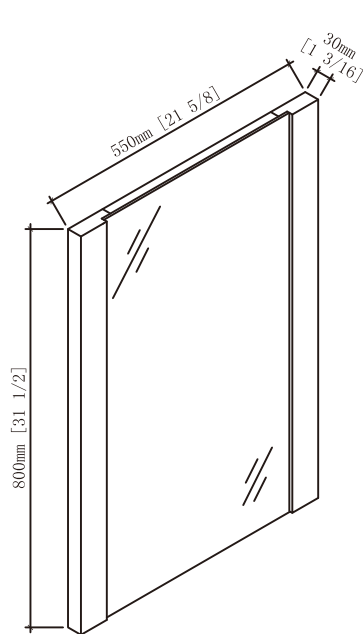

## Package Dimension

**24"** 26 3/8" x 21 21/32" x 33 5/64"

**30"** 32 9/32" x 21 21/32" x 33 5/64"

All dimensions are approximate and subject to standard tolerance. Specifications subject to change without prior notice.

**BLOSSOM**<sup>®</sup>  
luxury made simple

M6005-24

M6005-30

**[ BARCELONA ]**  
Series Mirror  
**Specification & Installation Guide**

## Package Dimension

**24"** 24-39/64" x 4-9/64" x 34-29/64"

**30"** 28-37/64" x 4-9/64" x 34-29/64"