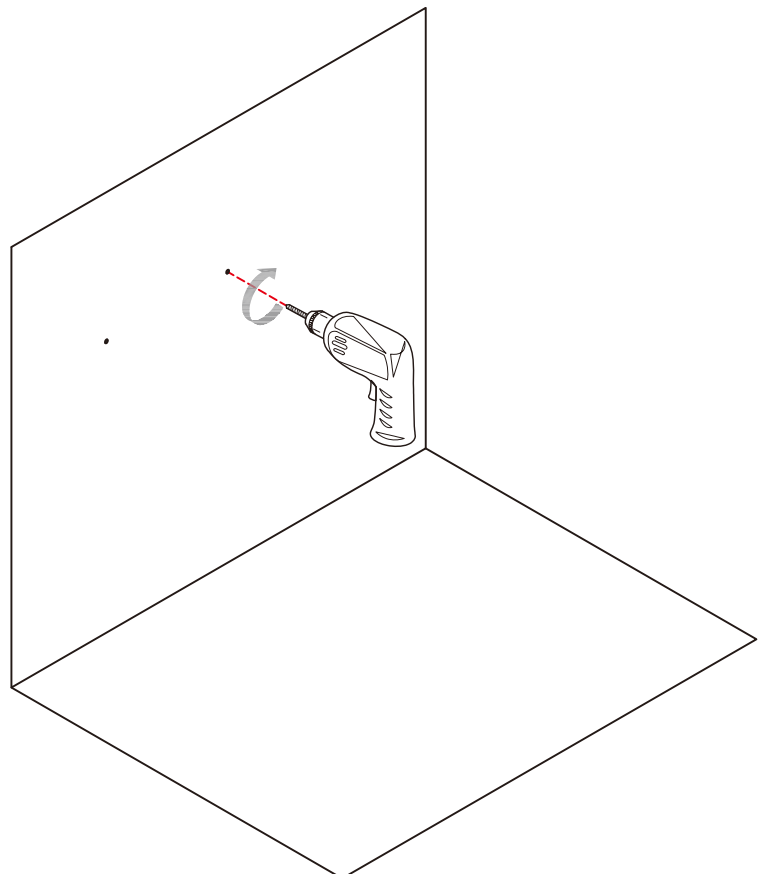

STEP 2

Drill the holes with suitable drill-bits base on different condition of the wall.