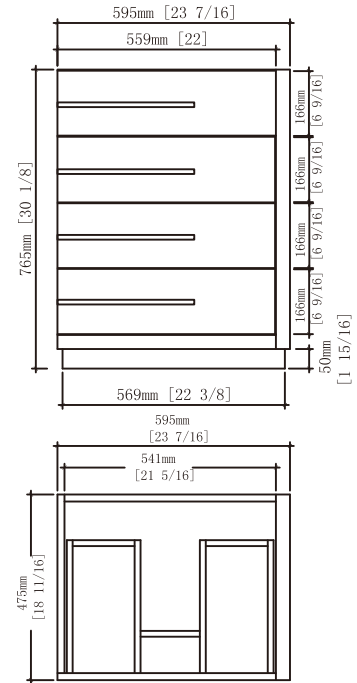

## Package Dimension

**24"** 26 3/8" x 21 21/32" x 33 5/64"

**30"** 32 9/32" x 21 21/32" x 33 5/64"

## Sink Top Options

	Vanities	Ceramic basin	Artificial stone basin
<b>24"</b>	V8014-24		A10 2419 04
<b>30"</b>	V8014-30		A10 3019 04

**30"**

29-5/16" X 18-11/16" X 30-1/8"

**24"**

23-7/16" X 18-11/16" X 30-1/8"

## Side View

Hardware				Tools (not includes)	
No.		Draw	Qty		
A	White rubber plug (Ø6mm)		2pcs		
B	Screws (Ø4 x 68mm)		2pcs		
C	Stainless steel cover		2pcs		

## Package Dimension

**24"** 24-39/64" x 4-9/64" x 34-29/64"

**30"** 28-37/64" x 4-9/64" x 34-29/64"