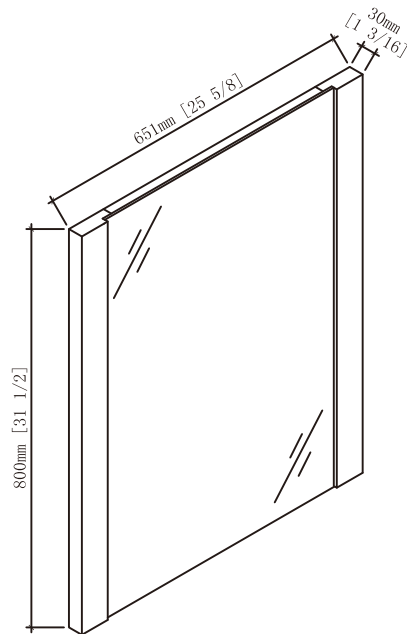

All dimensions are approximate and subject to standard tolerance. Specifications subject to change without prior notice.

**BLOSSOM**<sup>®</sup>  
luxury made simple

M6005-24

M6005-30

**[ BARCELONA ]**  
Series Mirror  
**Specification & Installation Guide**

## Package Dimension

**24"** 24-39/64" x 4-9/64" x 34-29/64"

**30"** 28-37/64" x 4-9/64" x 34-29/64"