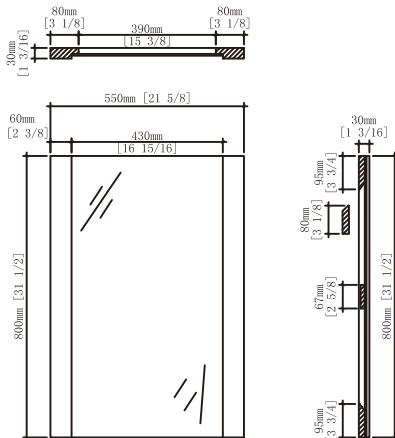

## Package Dimension

**24"** 26 3/8" x 21 21/32" x 33 5/64"

**30"** 32 9/32" x 21 21/32" x 33 5/64"

All dimensions are approximate and subject to standard tolerance. Specifications subject to change without prior notice.

**BLOSSOM**<sup>®</sup>  
luxury made simple

M6005-24

M6005-30

**[ BARCELONA ]**  
Series Mirror  
**Specification & Installation Guide**

## Package Dimension

**24"** 24-39/64" x 4-9/64" x 34-29/64"

**30"** 28-37/64" x 4-9/64" x 34-29/64"

## Gross Weight

**24"** 20 LBS

**30"** 23 LBS

**24"**

21-5/8" X 1-3/16" X 31-1/2 "

**30"**

25-5/8" X 1-3/16" X 31-1/2 "

Hardware				Tools (not includes)	
No.		Draw	Qty		
A	Green rubber plug		4pcs		
B	Screw		4pcs		