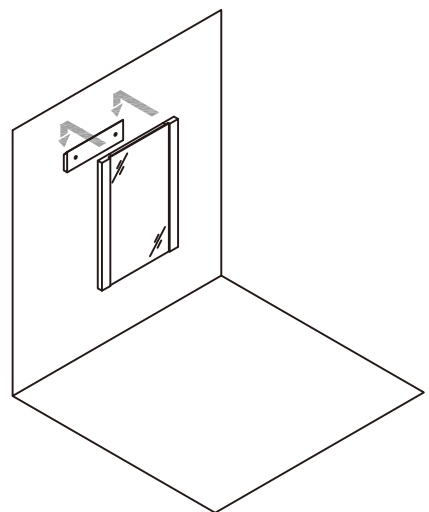

STEP 3

Put up the back top panel of mirror on the 45 degree wall-hung panel .
Finished.