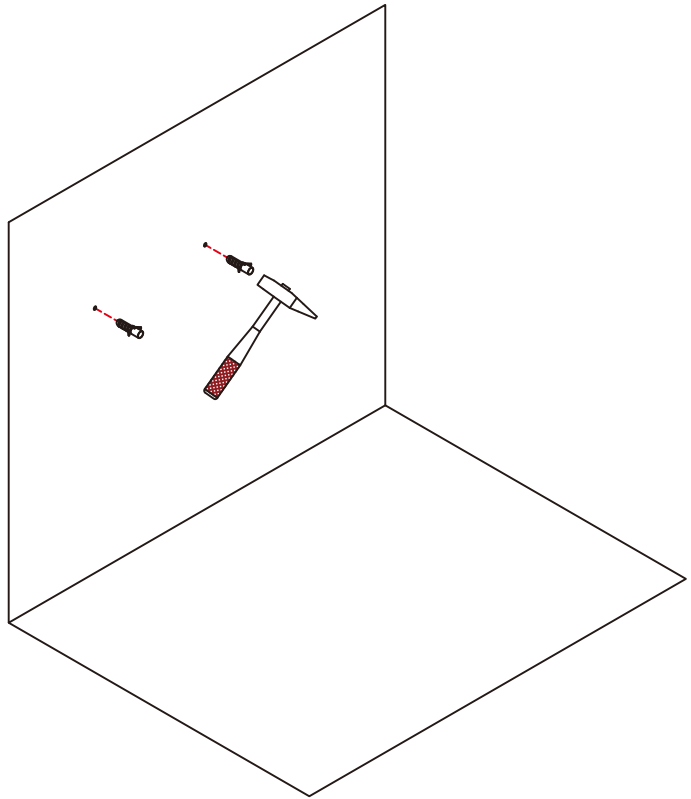

## STEP 1

Mark the pre-drilled holes with a pencil or marker after positioning the vanity.

## STEP 2

Drill the holes with suitable drill-bits base on different condition of the wall.

**STEP 3**

Hammer in the expansion plug.

**STEP 4**

Secure the vanity onto the wall with screws.

**STEP 5**

Install the basin with silicone.