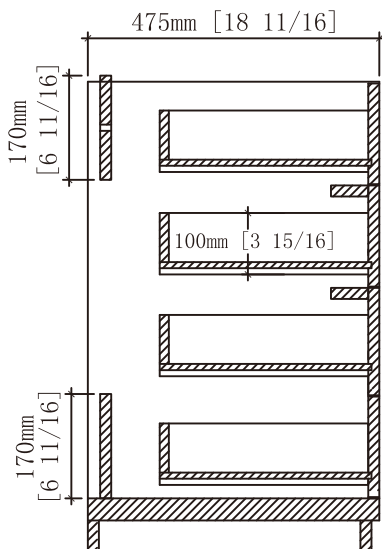

## Package Dimension

**24"** 26 3/8" x 21 21/32" x 33 5/64"

**30"** 32 9/32" x 21 21/32" x 33 5/64"

## Sink Top Options

	Vanities	Ceramic basin	Artificial stone basin
<b>24"</b>	V8014-24		A10 2419 04
<b>30"</b>	V8014-30		A10 3019 04

**30"**

29-5/16" X 18-11/16" X 30-1/8"

**24"**

23-7/16" X 18-11/16" X 30-1/8"

## Side View

Hardware				Tools (not includes)	
No.		Draw	Qty		
A	White rubber plug (Ø6mm)		2pcs		
B	Screws (Ø4 x 68mm)		2pcs		
C	Stainless steel cover		2pcs		

## Package Dimension

**24"** 24-39/64" x 4-9/64" x 34-29/64"

**30"** 28-37/64" x 4-9/64" x 34-29/64"