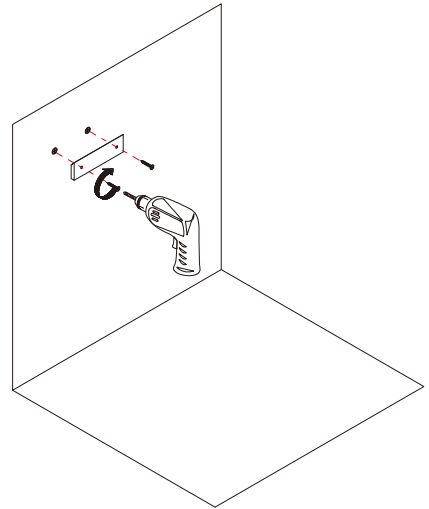

STEP 2

Screw the 45 degree wall-hung panel onto the wall.