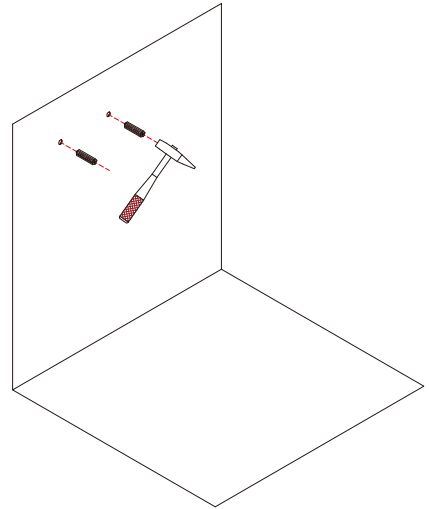

STEP 1

1. Measure the wall-hung board and mark down the holes on the wall.
2. Drill the holes with suitable drill-bits base on different condition of the wall.
3. Use a hammer to knock the green expansion rubber plug into the hole.