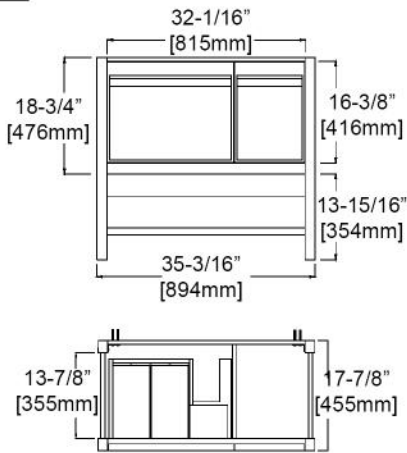

Package Dimension

24"	26-3/8" X 20-15/32" X 36-39/64"
30"	32-43/64" X 20-15/32" X 36-39/64"
36"	38-37/64" X 20-15/32" X 36-39/64"
48S	51-3/16" X 20-15/32" X 36-39/64"
48D	51 3/16" X 20-15/32" X 36-39/64"
60"	62-63/64" X 24-13/32" X 36-39/64"

Colors / Finishes

Box-Matte White/Matte Grey

Drawer front-Matte White/Matte Grey

Gross Weight

24"	57.32LBS	48S	83.78LBS
30"	63.93LBS	48D	83.78LBS
36"	70.55LBS	60"	121.25LBS

Sink Top Options

Vanities		Ceramic basin	Artificial stone basin
24"	V8021 24 23/24	C04 2418	A10 2418 25
30"	V8021 30 23/24	C04 3018	A10 3018 25
36"	V8021 36 23/24	C04 3618	A10 3618 25
48S	V8021 48 23/24	C04 4818S	A10 4818 25S
48D	V8021 48 23/24	C04 4818D	A10 4818 25D
60"	V8021 60 23/24		A10 6022 25

60"

60-1/16" X 21-5/8" X 32-5/8"

48"

47" X 17-7/8" X 32-5/8"

36"

35-3/16" X 17-7/8" X 32-5/8"

30"

29-5/16" X 17-7/8" X 32-5/8"

24"

23-7/16" X 17-7/8" X 32-5/8"

Side View

Hardware				Tools (not includes)		
No.		Draw	Qty			
A	Anchors		2pcs			
B	Lag Bolt		10pcs			

STEP 1.

Fixed Cabinet

Install Lag Bolt after determined the left & right position then fix the vanity.