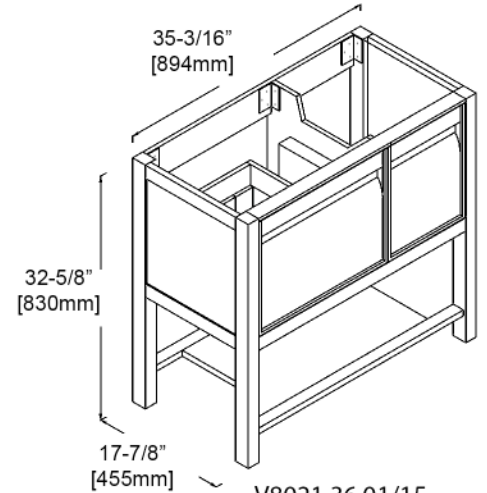

BLOSSOM®

luxury made simple

V8021 24 01/15

V8021 30 01/15

V8021 36 01/15

V8021 48 01/15

V8021 60 01/15

[VIENNA]

Series Vanities

Specification & Installation Guide

Features

- Furniture grade water proof polyvinyl Chloride board, protected with several Coats of polyurethane.
- Matching finish inside with drawers front.
- Fully adjustable drawer(s) with Full extension soft-close hardware.
- * Bottom shelf for a classic look with extra storage space.

Package Dimension

24"	26-3/8" X 20-15/32" X 36-39/64"
30"	32-43/64" X 20-15/32" X 36-39/64"
36"	38-37/64" X 20-15/32" X 36-39/64"
48S	51-3/16" X 20-15/32" X 36-39/64"
48D	51 3/16" X 20-15/32" X 36-39/64"
60"	62-63/64" X 24-13/32" X 36-39/64"

60"

60-1/16" X 21-5/8" X 32-5/8"

48"

47" X 17-7/8" X 32-5/8"

36"

35-3/16" X 17-7/8" X 32-5/8"

30"

29-5/16" X 17-7/8" X 32-5/8"