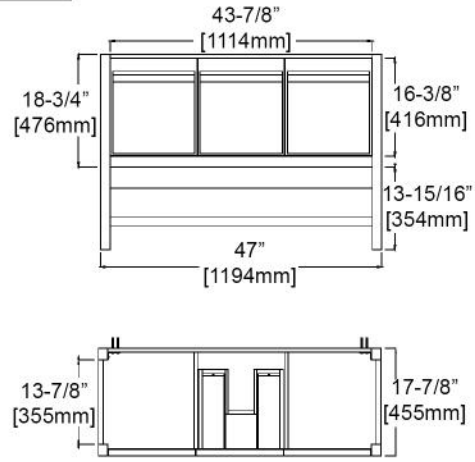

Package Dimension

24"	26-3/8" X 20-15/32" X 36-39/64"
30"	32-43/64" X 20-15/32" X 36-39/64"
36"	38-37/64" X 20-15/32" X 36-39/64"
48S	51-3/16" X 20-15/32" X 36-39/64"
48D	51 3/16" X 20-15/32" X 36-39/64"
60"	62-63/64" X 24-13/32" X 36-39/64"

Colors / Finishes

Box-Matte White/Matte Grey

Drawer front-Matte White/Matte Grey

Gross Weight

24"	57.32LBS	48S	83.78LBS
30"	63.93LBS	48D	83.78LBS
36"	70.55LBS	60"	121.25LBS

Sink Top Options

Vanities		Ceramic basin	Artificial stone basin
24"	V8021 24 23/24	C04 2418	A10 2418 25
30"	V8021 30 23/24	C04 3018	A10 3018 25
36"	V8021 36 23/24	C04 3618	A10 3618 25
48S	V8021 48 23/24	C04 4818S	A10 4818 25S
48D	V8021 48 23/24	C04 4818D	A10 4818 25D
60"	V8021 60 23/24		A10 6022 25

60"

60-1/16" X 21-5/8" X 32-5/8"

48"

47" X 17-7/8" X 32-5/8"

36"

35-3/16" X 17-7/8" X 32-5/8"

30"

29-5/16" X 17-7/8" X 32-5/8"