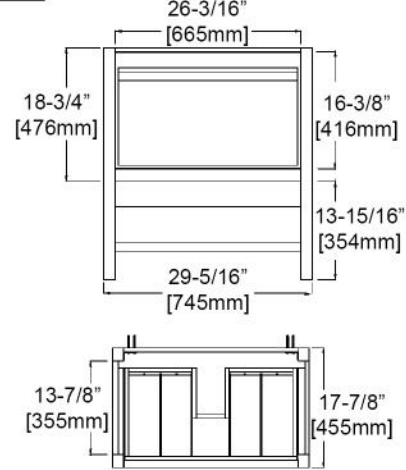

Package Dimension

24"	26-3/8" X 20-15/32" X 36-39/64"
30"	32-43/64" X 20-15/32" X 36-39/64"
36"	38-37/64" X 20-15/32" X 36-39/64"
48S	51-3/16" X 20-15/32" X 36-39/64"
48D	51 3/16" X 20-15/32" X 36-39/64"
60"	62-63/64" X 24-13/32" X 36-39/64"

Colors / Finishes

Box-Matte White/Matte Grey

Drawer front-Matte White/Matte Grey

Gross Weight

24"	57.32LBS	48S	83.78LBS
30"	63.93LBS	48D	83.78LBS
36"	70.55LBS	60"	121.25LBS

Sink Top Options

Vanities		Ceramic basin	Artificial stone basin
24"	V8021 24 23/24	C04 2418	A10 2418 25
30"	V8021 30 23/24	C04 3018	A10 3018 25
36"	V8021 36 23/24	C04 3618	A10 3618 25
48S	V8021 48 23/24	C04 4818S	A10 4818 25S
48D	V8021 48 23/24	C04 4818D	A10 4818 25D
60"	V8021 60 23/24		A10 6022 25

60"

60-1/16" X 21-5/8" X 32-5/8"

48"

47" X 17-7/8" X 32-5/8"

36"

35-3/16" X 17-7/8" X 32-5/8"

30"

29-5/16" X 17-7/8" X 32-5/8"

24"

23-7/16" X 17-7/8" X 32-5/8"

Side View

Hardware				Tools (not includes)		
No.		Draw	Qty			
A	Anchors		2pcs			
B	Lag Bolt		10pcs			

STEP 1.

Fixed Cabinet

Install Lag Bolt after determined the left & right position then fix the vanity.