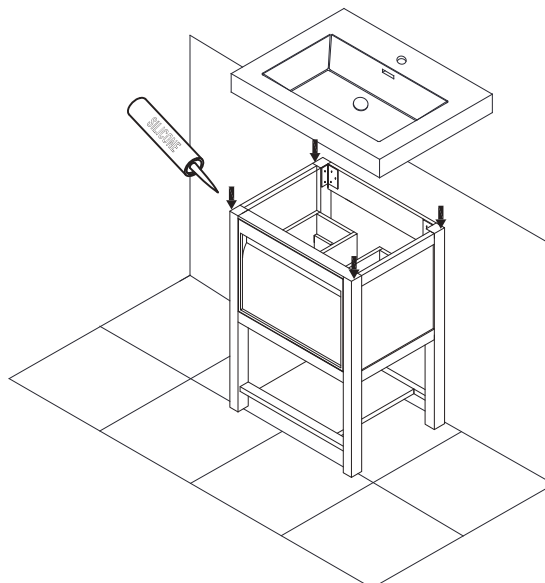

STEP 2.

Install sink top with Silicone