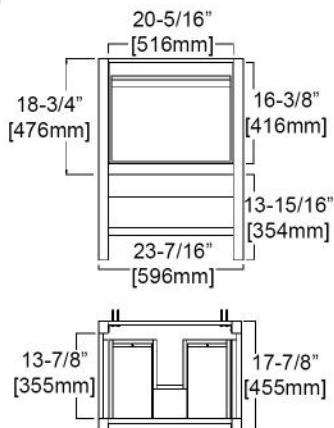

Package Dimension

24"	26-3/8" X 20-15/32" X 36-39/64"
30"	32-43/64" X 20-15/32" X 36-39/64"
36"	38-37/64" X 20-15/32" X 36-39/64"
48S	51-3/16" X 20-15/32" X 36-39/64"
48D	51 3/16" X 20-15/32" X 36-39/64"
60"	62-63/64" X 24-13/32" X 36-39/64"

Colors / Finishes

Box-Matte White/Matte Grey

Drawer front-Matte White/Matte Grey

Gross Weight

24"	57.32LBS	48S	83.78LBS
30"	63.93LBS	48D	83.78LBS
36"	70.55LBS	60"	121.25LBS

Sink Top Options

Vanities		Ceramic basin	Artificial stone basin
24"	V8021 24 23/24	C04 2418	A10 2418 25
30"	V8021 30 23/24	C04 3018	A10 3018 25
36"	V8021 36 23/24	C04 3618	A10 3618 25
48S	V8021 48 23/24	C04 4818S	A10 4818 25S
48D	V8021 48 23/24	C04 4818D	A10 4818 25D
60"	V8021 60 23/24		A10 6022 25

60"

60-1/16" X 21-5/8" X 32-5/8"

48"

47" X 17-7/8" X 32-5/8"

36"

35-3/16" X 17-7/8" X 32-5/8"

30"

29-5/16" X 17-7/8" X 32-5/8"

24"

23-7/16" X 17-7/8" X 32-5/8"

Side View

Hardware				Tools (not includes)		
No.		Draw	Qty			
A	Anchors		2pcs			
B	Lag Bolt		10pcs			

STEP 1.

Fixed Cabinet

Install Lag Bolt after determined the left & right position then fix the vanity.