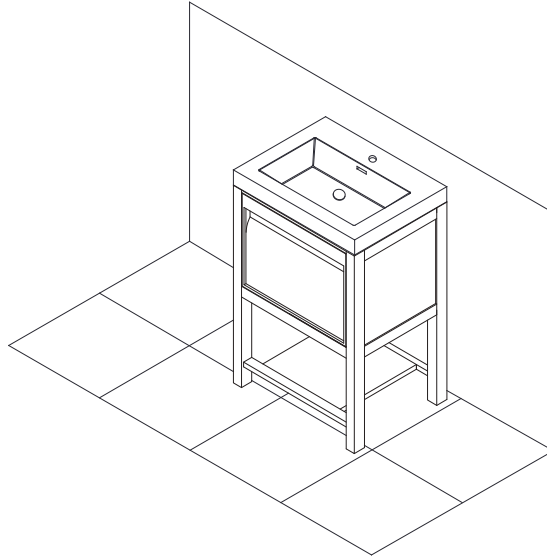

STEP 3.

Finish