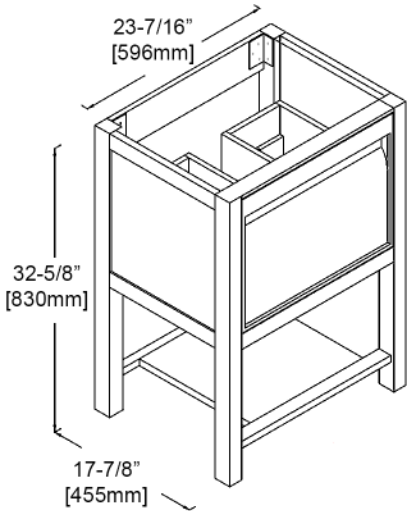

BLOSSOM®

luxury made simple

V8021 24 01/15

V8021 30 01/15

V8021 36 01/15

V8021 48 01/15

V8021 60 01/15

[VIENNA]

Series Vanities

Specification & Installation Guide

Features

- Furniture grade water proof polyvinyl Chloride board, protected with several Coats of polyurethane.
- Matching finish inside with drawers front.
- Fully adjustable drawer(s) with Full extension soft-close hardware.
- * Bottom shelf for a classic look with extra storage space.

Package Dimension

24"	26-3/8" X 20-15/32" X 36-39/64"
30"	32-43/64" X 20-15/32" X 36-39/64"
36"	38-37/64" X 20-15/32" X 36-39/64"
48S	51-3/16" X 20-15/32" X 36-39/64"
48D	51 3/16" X 20-15/32" X 36-39/64"
60"	62-63/64" X 24-13/32" X 36-39/64"

60"

60-1/16" X 21-5/8" X 32-5/8"

48"

47" X 17-7/8" X 32-5/8"

36"

35-3/16" X 17-7/8" X 32-5/8"

30"

29-5/16" X 17-7/8" X 32-5/8"