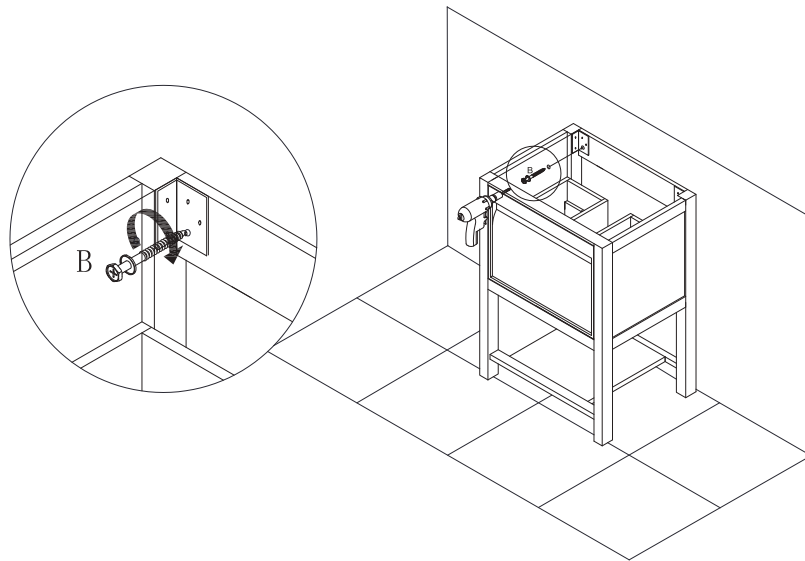

60"

60-1/16" X 21-5/8" X 32-5/8"

48"

47" X 17-7/8" X 32-5/8"

36"

35-3/16" X 17-7/8" X 32-5/8"

30"

29-5/16" X 17-7/8" X 32-5/8"

24"

23-7/16" X 17-7/8" X 32-5/8"

Side View

Hardware				Tools (not includes)		
No.		Draw	Qty			
A	Anchors		2pcs			
B	Lag Bolt		10pcs			

STEP 1.

Fixed Cabinet

Install Lag Bolt after determined the left & right position then fix the vanity.