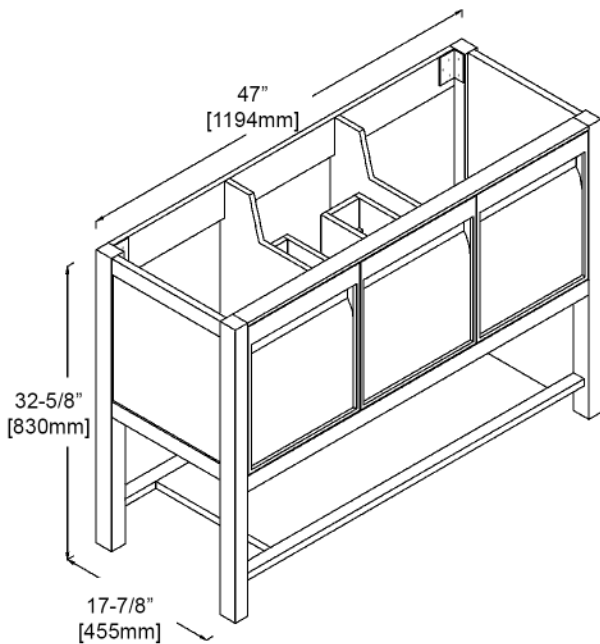

BLOSSOM®

luxury made simple

V8021 24 01/15

V8021 30 01/15

V8021 36 01/15

V8021 48 01/15

V8021 60 01/15

[VIENNA]

Series Vanities

Specification & Installation Guide

Features

- Furniture grade water proof polyvinyl Chloride board, protected with several Coats of polyurethane.
- Matching finish inside with drawers front.
- Fully adjustable drawer(s) with Full extension soft-close hardware.
- * Bottom shelf for a classic look with extra storage space.

Package Dimension

24"	26-3/8" X 20-15/32" X 36-39/64"
30"	32-43/64" X 20-15/32" X 36-39/64"
36"	38-37/64" X 20-15/32" X 36-39/64"
48S	51-3/16" X 20-15/32" X 36-39/64"
48D	51 3/16" X 20-15/32" X 36-39/64"
60"	62-63/64" X 24-13/32" X 36-39/64"

60"

60-1/16" X 21-5/8" X 32-5/8"

48"

47" X 17-7/8" X 32-5/8"

36"

35-3/16" X 17-7/8" X 32-5/8"

30"

29-5/16" X 17-7/8" X 32-5/8"