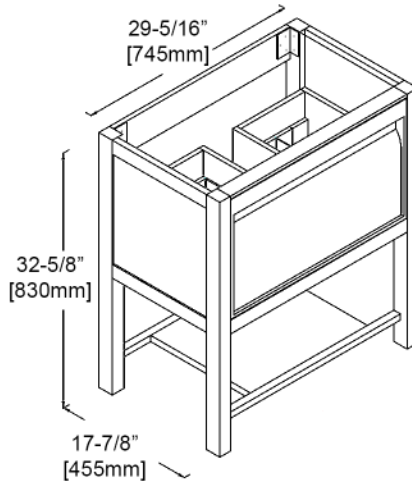

BLOSSOM®

luxury made simple

V8021 24 01/15

V8021 30 01/15

V8021 36 01/15

V8021 48 01/15

V8021 60 01/15

[VIENNA]

Series Vanities

Specification & Installation Guide

Features

- Furniture grade water proof polyvinyl Chloride board, protected with several Coats of polyurethane.
- Matching finish inside with drawers front.
- Fully adjustable drawer(s) with Full extension soft-close hardware.
- * Bottom shelf for a classic look with extra storage space.

Package Dimension

24"	26-3/8" X 20-15/32" X 36-39/64"
30"	32-43/64" X 20-15/32" X 36-39/64"
36"	38-37/64" X 20-15/32" X 36-39/64"
48S	51-3/16" X 20-15/32" X 36-39/64"
48D	51 3/16" X 20-15/32" X 36-39/64"
60"	62-63/64" X 24-13/32" X 36-39/64"

60"

60-1/16" X 21-5/8" X 32-5/8"

48"

47" X 17-7/8" X 32-5/8"

36"

35-3/16" X 17-7/8" X 32-5/8"

30"

29-5/16" X 17-7/8" X 32-5/8"