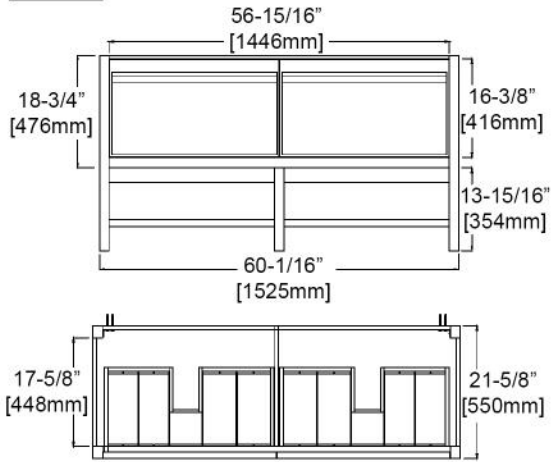

Package Dimension

24"	26-3/8" X 20-15/32" X 36-39/64"
30"	32-43/64" X 20-15/32" X 36-39/64"
36"	38-37/64" X 20-15/32" X 36-39/64"
48S	51-3/16" X 20-15/32" X 36-39/64"
48D	51 3/16" X 20-15/32" X 36-39/64"
60"	62-63/64" X 24-13/32" X 36-39/64"

Colors / Finishes

Box-Matte White/Matte Grey

Drawer front-Matte White/Matte Grey

Gross Weight

24"	57.32LBS	48S	83.78LBS
30"	63.93LBS	48D	83.78LBS
36"	70.55LBS	60"	121.25LBS

Sink Top Options

Vanities		Ceramic basin	Artificial stone basin
24"	V8021 24 23/24	C04 2418	A10 2418 25
30"	V8021 30 23/24	C04 3018	A10 3018 25
36"	V8021 36 23/24	C04 3618	A10 3618 25
48S	V8021 48 23/24	C04 4818S	A10 4818 25S
48D	V8021 48 23/24	C04 4818D	A10 4818 25D
60"	V8021 60 23/24		A10 6022 25

60"

60-1/16" X 21-5/8" X 32-5/8"

48"

47" X 17-7/8" X 32-5/8"

36"

35-3/16" X 17-7/8" X 32-5/8"

30"

29-5/16" X 17-7/8" X 32-5/8"

All dimensions are approximate and subject to standard tolerance. Specifications subject to change without prior notice.