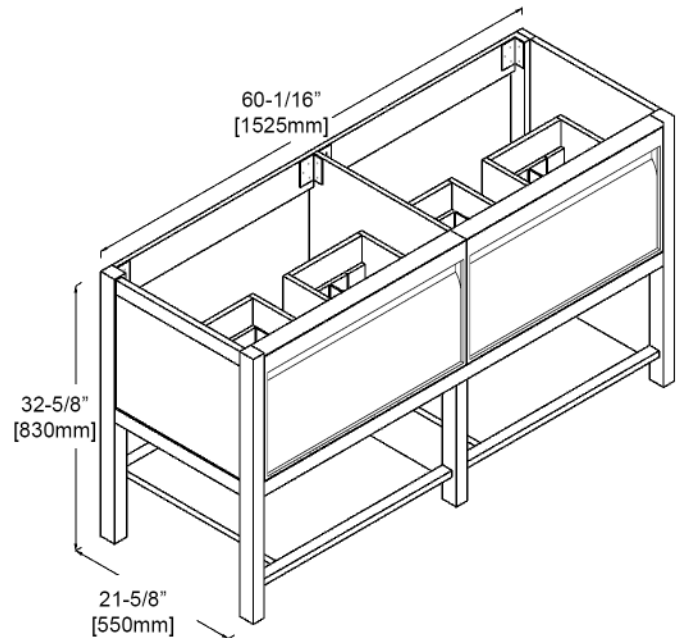

BLOSSOM®

luxury made simple

V8021 24 01/15

V8021 30 01/15

V8021 36 01/15

V8021 48 01/15

V8021 60 01/15

[VIENNA]

Series Vanities

Specification & Installation Guide

Features

- Furniture grade water proof polyvinyl Chloride board, protected with several Coats of polyurethane.
- Matching finish inside with drawers front.
- Fully adjustable drawer(s) with Full extension soft-close hardware.
- * Bottom shelf for a classic look with extra storage space.

Package Dimension

24"	26-3/8" X 20-15/32" X 36-39/64"
30"	32-43/64" X 20-15/32" X 36-39/64"
36"	38-37/64" X 20-15/32" X 36-39/64"
48S	51-3/16" X 20-15/32" X 36-39/64"
48D	51 3/16" X 20-15/32" X 36-39/64"
60"	62-63/64" X 24-13/32" X 36-39/64"

60"

60-1/16" X 21-5/8" X 32-5/8"

48"

47" X 17-7/8" X 32-5/8"

36"

35-3/16" X 17-7/8" X 32-5/8"

30"

29-5/16" X 17-7/8" X 32-5/8"