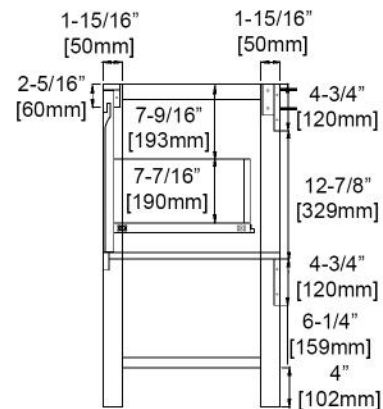

Package Dimension

24"	26-3/8" X 20-15/32" X 36-39/64"
30"	32-43/64" X 20-15/32" X 36-39/64"
36"	38-37/64" X 20-15/32" X 36-39/64"
48S	51-3/16" X 20-15/32" X 36-39/64"
48D	51 3/16" X 20-15/32" X 36-39/64"
60"	62-63/64" X 24-13/32" X 36-39/64"

60"

60-1/16" X 21-5/8" X 32-5/8"

48"

47" X 17-7/8" X 32-5/8"

36"

35-3/16" X 17-7/8" X 32-5/8"

30"

29-5/16" X 17-7/8" X 32-5/8"

24"

23-7/16" X 17-7/8" X 32-5/8"

Side View

Hardware				Tools (not includes)		
No.		Draw	Qty			
A	Anchors		2pcs			
B	Lag Bolt		10pcs			

STEP 1.

Fixed Cabinet

Install Lag Bolt after determined the left & right position then fix the vanity.

All dimensions are approximate and subject to standard tolerance. Specifications subject to change without prior notice.