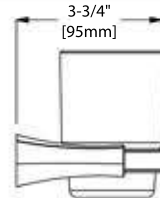

SOAP HOLDER

FRONT VIEW

SIDE VIEW

TOP VIEW

**BA02 403**

TOOTHBRUSH HOLDER

FRONT VIEW

SIDE VIEW