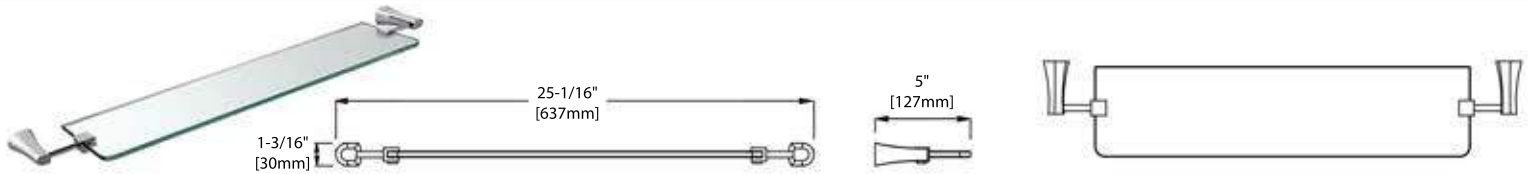

TOP VIEW

**BA02 404**

TOWEL RING

FRONT VIEW

SIDE VIEW

TOP VIEW

**BA02 405**

TISSUE HOLDER

FRONT VIEW

SIDE VIEW

TOP VIEW

**BA02 406**

24" TOWEL BAR

FRONT VIEW

SIDE VIEW

TOP VIEW

GLASS SHELF

FRONT VIEW

SIDE VIEW

TOP VIEW

TOILET BRUSH HOLDER

FRONT VIEW

SIDE VIEW

TOP VIEW