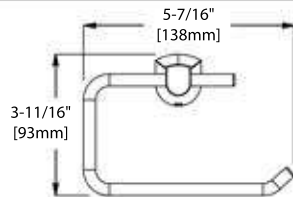

SOAP HOLDER

FRONT VIEW

SIDE VIEW

TOP VIEW

**BA02 403**

TOOTHBRUSH HOLDER

FRONT VIEW

SIDE VIEW

TOP VIEW

**BA02 404**

TOWEL RING

FRONT VIEW

SIDE VIEW

TOP VIEW

**BA02 405**

TISSUE HOLDER

FRONT VIEW

SIDE VIEW

TOP VIEW

**BA02 406**

24" TOWEL BAR

FRONT VIEW

SIDE VIEW

TOP VIEW