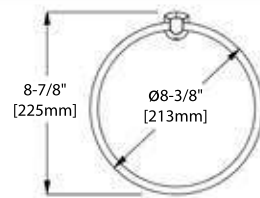

SOAP HOLDER

FRONT VIEW

SIDE VIEW

TOP VIEW

**BA02 403**

TOOTHBRUSH HOLDER

FRONT VIEW

SIDE VIEW

TOP VIEW

**BA02 404**

TOWEL RING

FRONT VIEW

SIDE VIEW

TOP VIEW

**BA02 405**

TISSUE HOLDER