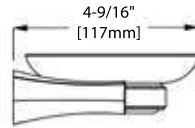

SOAP HOLDER

FRONT VIEW

SIDE VIEW

TOP VIEW

**BA02 403**

TOOTHBRUSH HOLDER

FRONT VIEW

SIDE VIEW