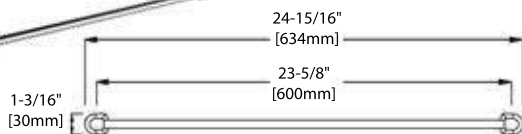

SOAP HOLDER

FRONT VIEW

SIDE VIEW

TOP VIEW

**BA02 403**

TOOTHBRUSH HOLDER

FRONT VIEW

SIDE VIEW

TOP VIEW

**BA02 404**

TOWEL RING

FRONT VIEW

SIDE VIEW

TOP VIEW

**BA02 405**

TISSUE HOLDER

FRONT VIEW

SIDE VIEW

TOP VIEW

**BA02 406**

24" TOWEL BAR

FRONT VIEW

SIDE VIEW

TOP VIEW