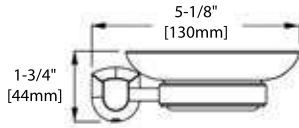

SOAP HOLDER

FRONT VIEW

SIDE VIEW

TOP VIEW

**BA02 403**

TOOTHBRUSH HOLDER

FRONT VIEW

SIDE VIEW