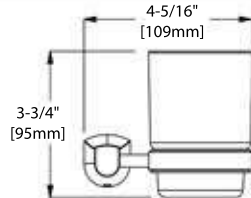

SOAP HOLDER

FRONT VIEW

SIDE VIEW

TOP VIEW

**BA02 403**

TOOTHBRUSH HOLDER

FRONT VIEW

SIDE VIEW