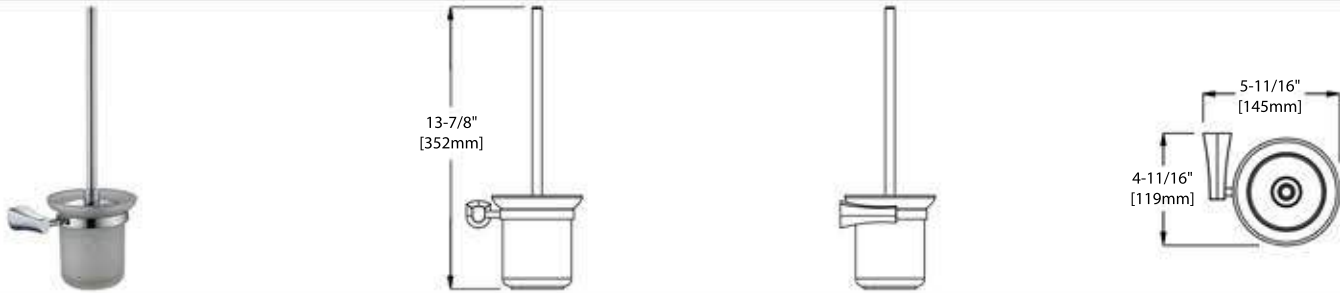

FRONT VIEW

SIDE VIEW

TOP VIEW

**BA02 406**

24" TOWEL BAR

FRONT VIEW

SIDE VIEW

TOP VIEW

GLASS SHELF

FRONT VIEW

SIDE VIEW

TOP VIEW

TOILET BRUSH HOLDER

FRONT VIEW

SIDE VIEW

TOP VIEW