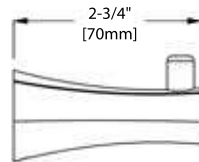

BA02 401

SIDE VIEW