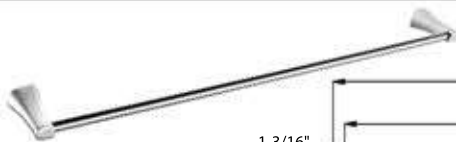

SOAP HOLDER

FRONT VIEW

SIDE VIEW

TOP VIEW

**BA02 403**

TOOTHBRUSH HOLDER

FRONT VIEW

SIDE VIEW

TOP VIEW

**BA02 404**

TOWEL RING

FRONT VIEW

SIDE VIEW

TOP VIEW

**BA02 405**

TISSUE HOLDER

FRONT VIEW

SIDE VIEW

TOP VIEW

**BA02 406**

24" TOWEL BAR

FRONT VIEW

SIDE VIEW

TOP VIEW