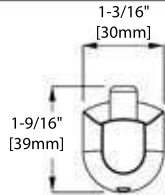

BA02 401

FRONT VIEW