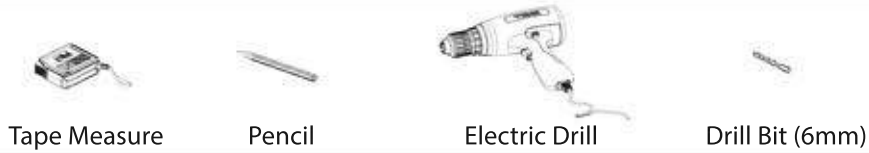

GLASS SHELF

FRONT VIEW

SIDE VIEW

TOP VIEW

TOILET BRUSH HOLDER

FRONT VIEW

SIDE VIEW

TOP VIEW

## REQUIRED TOOLS