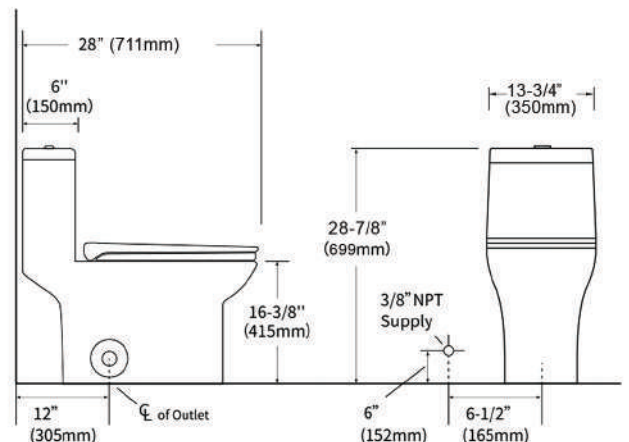

Modern Oval Toilet

MODEL#	SIZE	COLOR	MSRP
T9 02	26-5/8" L x 14-3/8" W x 26" H	White	\$400

Specifications:

- Length: 26-5/8" (676 mm)
- Width: 14-3/8" (365 mm)
- Height: 26" (660 mm)
- Net Weight: 95 lb (43 kg)

Specifications:

- Length: 27-1/8" (689 mm)
- Width: 15" (380 mm)
- Height: 27-1/2" (699 mm)
- Net Weight: 101 lb (46 kg)

ADA Modern Oval Toilet

MODEL#	SIZE	COLOR	MSRP
T9 03	27-1/8"L x 15"W x 27-1/2"H	White	\$400

Specifications:

- Length: 28" (711 mm)
- Width: 13-3/4" (350 mm)
- Height: 28-7/8" (699 mm)
- Net Weight: 101 lb (46 kg)

More details are available on www.blossomus.com

ADA Modern Oval Toilet

MODEL#	SIZE	COLOR	MSRP
T9 04	28"L x 13-3/4"W x 28-7/8"H	White	\$400

Specifications:

- Length: 28-5/8" (727 mm)
- Width: 15-1/2" (393 mm)
- Height: 26-7/16" (672 mm)
- Net Weight: 106 lb (48 kg)

More details are available on www.blossomus.com

Modern Oval Toilet

MODEL#	SIZE	COLOR	MSRP
T905	28-5/8"L x 15-1/2"W x 26-7/16"H	White	\$450