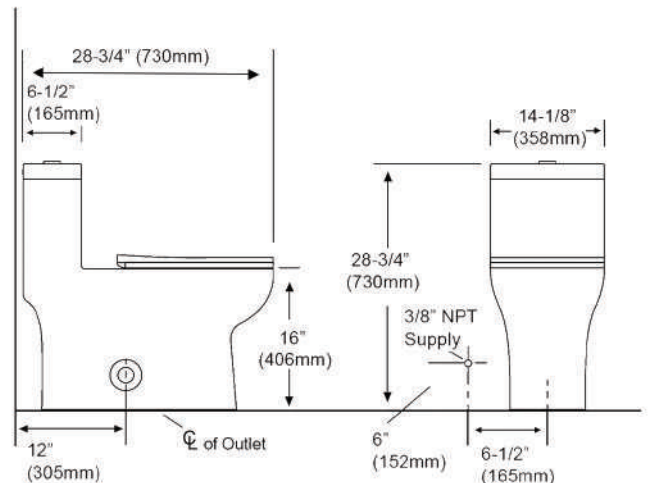

Specifications:

- Length: 28-3/4" (730 mm)
- Width: 14-1/8" (358 mm)
- Height: 28-3/4" (730 mm)
- Net Weight: 101 lb (46 kg)

More details are available on www.blossomus.com

Modern Oval Toilet

MODEL#	SIZE	COLOR	MSRP
T9 01	28-3/4"L x 14-1/8"W x 28-3/4"H	White	\$450

Modern Oval Toilet

MODEL#	SIZE	COLOR	MSRP
T9 02	26-5/8" L x 14-3/8" W x 26" H	White	\$400

Specifications:

- Length: 26-5/8" (676 mm)
- Width: 14-3/8" (365 mm)
- Height: 26" (660 mm)
- Net Weight: 95 lb (43 kg)

Specifications:

- Length: 28" (711 mm)
- Width: 13-3/4" (350 mm)
- Height: 28-7/8" (699 mm)
- Net Weight: 101 lb (46 kg)

More details are available on www.blossomus.com

ADA Modern Oval Toilet

MODEL#	SIZE	COLOR	MSRP
T9 04	28"L x 13-3/4"W x 28-7/8"H	White	\$400

Specifications:

- Length: 28-5/8" (727 mm)
- Width: 15-1/2" (393 mm)
- Height: 26-7/16" (672 mm)
- Net Weight: 106 lb (48 kg)

More details are available on www.blossomus.com

Modern Oval Toilet

MODEL#	SIZE	COLOR	MSRP
T905	28-5/8"L x 15-1/2"W x 26-7/16"H	White	\$450