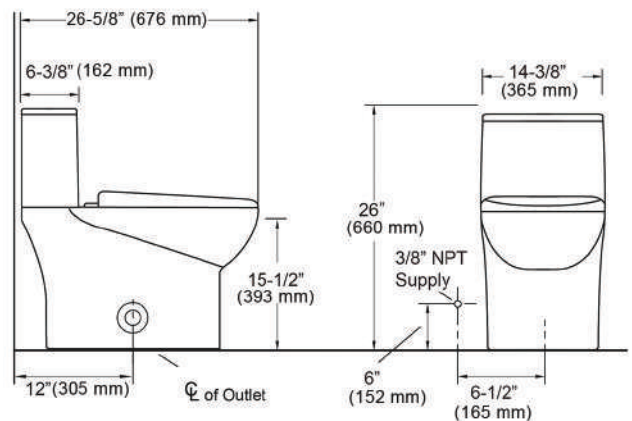

Specifications:

- Length: 28-3/4" (730 mm)
- Width: 14-1/8" (358 mm)
- Height: 28-3/4" (730 mm)
- Net Weight: 101 lb (46 kg)

More details are available on www.blossomus.com

Modern Oval Toilet

MODEL#	SIZE	COLOR	MSRP
T9 01	28-3/4"L x 14-1/8"W x 28-3/4"H	White	\$450

Modern Oval Toilet

MODEL#	SIZE	COLOR	MSRP
T9 02	26-5/8" L x 14-3/8" W x 26" H	White	\$400

Specifications:

- Length: 26-5/8" (676 mm)
- Width: 14-3/8" (365 mm)
- Height: 26" (660 mm)
- Net Weight: 95 lb (43 kg)

Specifications:

- Length: 28" (711 mm)
- Width: 13-3/4" (350 mm)
- Height: 28-7/8" (699 mm)
- Net Weight: 101 lb (46 kg)

More details are available on www.blossomus.com

ADA Modern Oval Toilet

MODEL#	SIZE	COLOR	MSRP
T9 04	28"L x 13-3/4"W x 28-7/8"H	White	\$400

Specifications:

- Length: 28-5/8" (727 mm)
- Width: 15-1/2" (393 mm)
- Height: 26-7/16" (672 mm)
- Net Weight: 106 lb (48 kg)

More details are available on www.blossomus.com

Modern Oval Toilet

MODEL#	SIZE	COLOR	MSRP
T905	28-5/8"L x 15-1/2"W x 26-7/16"H	White	\$450