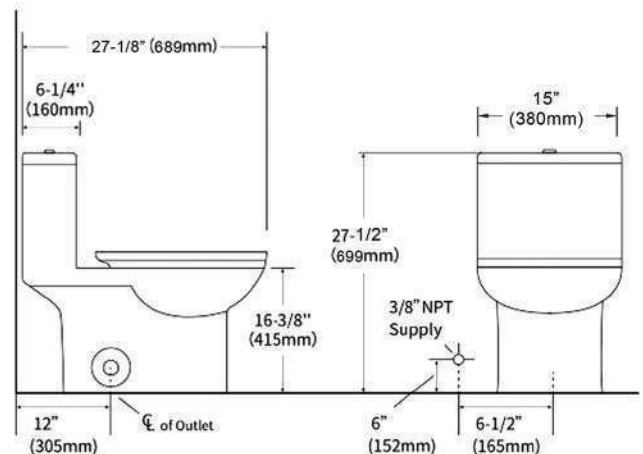

Modern Oval Toilet

MODEL#	SIZE	COLOR	MSRP
T9 02	26-5/8" L x 14-3/8" W x 26" H	White	\$400

Specifications:

- Length: 26-5/8" (676 mm)
- Width: 14-3/8" (365 mm)
- Height: 26" (660 mm)
- Net Weight: 95 lb (43 kg)

Specifications:

- Length: 27-1/8" (689 mm)
- Width: 15" (380 mm)
- Height: 27-1/2" (699 mm)
- Net Weight: 101 lb (46 kg)

ADA Modern Oval Toilet

MODEL#	SIZE	COLOR	MSRP
T9 03	27-1/8"L x 15"W x 27-1/2"H	White	\$400

Specifications:

- Length: 28" (711 mm)
- Width: 13-3/4" (350 mm)
- Height: 28-7/8" (699 mm)
- Net Weight: 101 lb (46 kg)

More details are available on www.blossomus.com

ADA Modern Oval Toilet

MODEL#	SIZE	COLOR	MSRP
T9 04	28"L x 13-3/4"W x 28-7/8"H	White	\$400

Specifications:

- Length: 28-5/8" (727 mm)
- Width: 15-1/2" (393 mm)
- Height: 26-7/16" (672 mm)
- Net Weight: 106 lb (48 kg)

More details are available on www.blossomus.com

Modern Oval Toilet

MODEL#	SIZE	COLOR	MSRP
T905	28-5/8"L x 15-1/2"W x 26-7/16"H	White	\$450